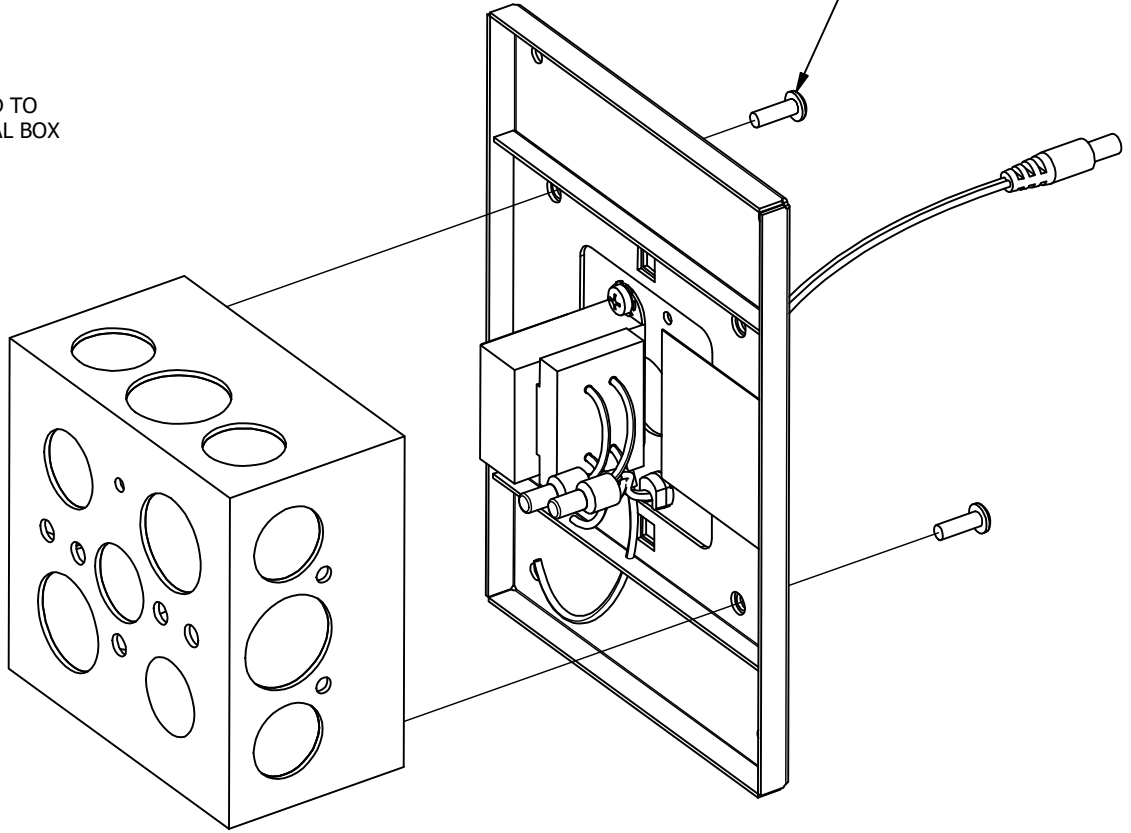

Screws size appropriate for Electrical Box

Securely Mounted
Deep 4" Square
Electrical Box
(by others)

National
Time & Signal

TITLE D5T-D400-BC-DBL Installation Instructions			
P/N D5T-D400-BC-DBL	DWG NO 12312i	REV A	
DRAWN mburke	7/5/2023	SHEET 1 / 1	